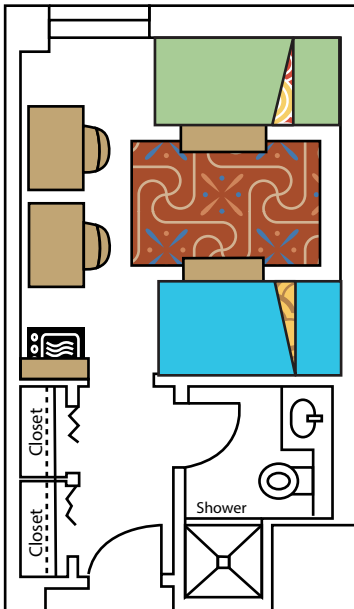

San Jacinto

Bunked/Lofted Beds

Adjustable Furniture

Bunkable/Loftable Bed (2)

Twin XL Mattress (80" x 35")

Bed frames: 86" x 39"

Moveable Wooden Desk/Chair (2)

42" x 30" x 30"

Moveable dressers (2)

36" x 30" x 30"

Includes lockable drawer (lock not included)

Can be placed under lofted bed

Bookshelf (2)

Sits under desk (1 drawer; 2 shelves)

Room Dimensions: 12'-6" x 21'-4"

Window: 64" x 46"

Closet: 88" H x 95" W x 20" D

Microfridge: 44" H x 20" W x 18" D

Bulletin Board (1): 128" x 48"; multiple pinnable areas along walls

Extra Storage: 4 built-in shelves above Microfridge

Bathroom: Sink and cabinet built-in