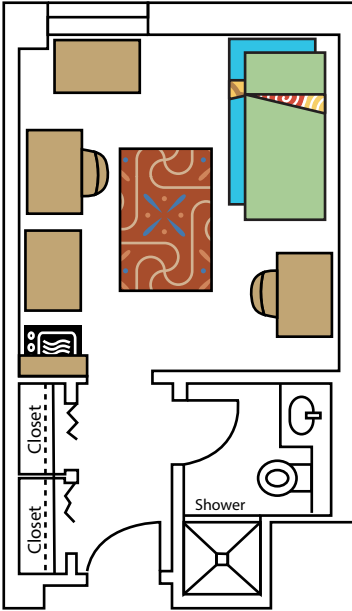

San Jacinto

Bunked/Lofted Beds

Adjustable Furniture

Bunkable/Loftable Bed (2)

Twin XL Mattress (80" x 35")

Bed frames: 86" x 39"

Moveable Wooden Desk/Chair (2)

42" x 30" x 30"

Moveable dressers (2)

36" x 30" x 30"

Includes lockable drawer (lock not included)

Can be placed under lofted bed

Bookshelf (2)

Sits under desk (1 drawer; 2 shelves)

Room Dimensions: 12'-6" x 21'-4"

Window: 64" x 46"

Closet: 88" H x 95" W x 20" D

Microfridge: 44" H x 20" W x 18" D

Bulletin Board (1): 128" x 48"; multiple pinnable areas along walls

Extra Storage: 4 built-in shelves above Microfridge

Bathroom: Sink and cabinet built-in