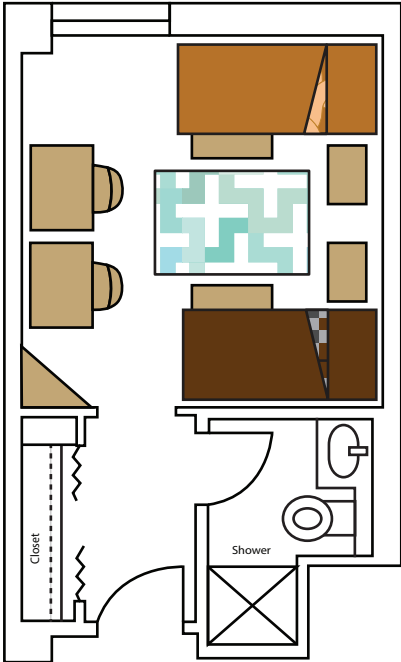

Adjustable Furniture

Bunkable/Loftable Bed(2)

Twin XL Mattress (80" x 35")

Bed frames: 86" x 39"

Moveable Wooden Desk/Chair (2) 32"

x 24" x 30"

Side cabinet and drawer

Moveable dressers (2)

24" x 30" x 30"

Can be placed under lofted bed

Built-in Bookshelf

Triangle 36" x 16"; 4 shelves

Room Dimensions: 13' x 22' Window:

60" x 45"

Closet: 85" H x 36" W x 14" D

Microfridge: 44" H x 20" W x 18" D

Bulletin Board (5): 46" x 46"

Extra Storage: Closet shelves - 6 small shelves (14" x 9")

Side cabinet (2) - 17" x 30" x 24", 1 lockable door.

Bathroom: 3 shelves (30" x 18"); 6 small cabinets (18" x 9" x 30")

Note: Student rooms are not carpeted. 4' x 6' or 5' x 8' rugs are recommended.

Duren

Standard room layout shown

Actual rooms may vary.