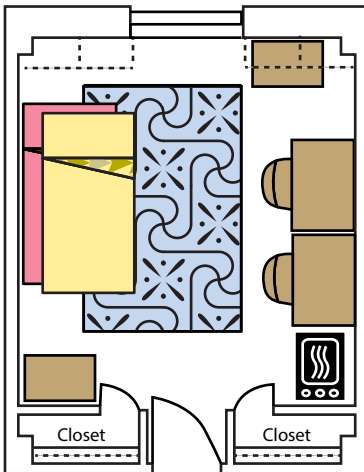

## Blanton

Moveable desk & dresser  
Bunkable/Loftable beds  
Window: 4' x 5'5"  
Dimensions: 12'-6" x 15' -9"

Note: Student rooms are not carpeted.  
4' x 6' or 5' x 8' rugs are recommended.

## Blanton Bunked Beds

Standard room layout shown  
Actual rooms may vary.