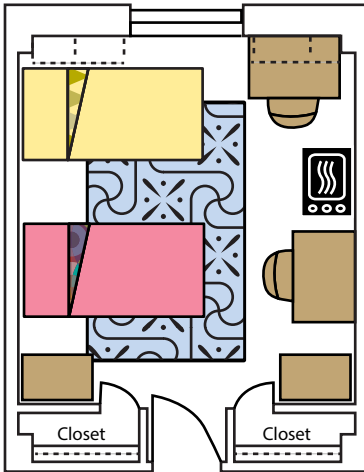

## Blanton

Moveable desk & dresser  
Bunkable/Loftable beds  
Window: 4' x 5'5"  
Dimensions: 12'-6" x 15' -9"

Note: Student rooms are not carpeted.  
4' x 6' or 5' x 8' rugs are recommended.

## Blanton Bunked Beds

Standard room layout shown  
Actual rooms may vary.